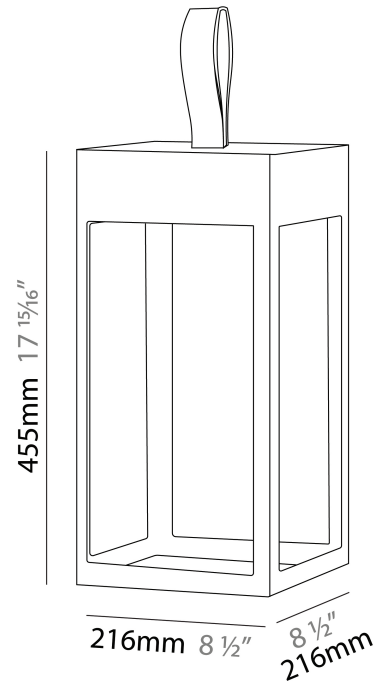

PROJECT _____
TYPE _____
SPECIFIER _____
QUANTITY _____
DATE _____

ETEREA 2.0 PORTABLE

E9B268-

base number _____
Finish _____
Options _____

1. To build a product code in our configurator select the specify button on the base model # product page
2. To build a manual product code on this datasheet choose from the options listed below in blue font and add the suffix to the base model #

GENERAL

Series: Eterea 2.0
Brand: Platek
Division: Exterior
Mounting Type: Portable
Mounting Location: Table
Subcategory: Battery Operated

PHYSICAL

Shape: Rectangle
Length (mm): 216
Length (in): 8 1/2
Width (mm): 216
Width (in): 8 1/2
Height (mm): 455
Height (in): 17 15/16
Light Distribution: Direct
Weight (kg): 2.80
Weight (lbs): 6.17
Screws: No visible screws
Diffuser: Frosted Methacrylate
Fixture Finish: [ANT](#) / [BLK](#) / [BRZ](#) / [COR](#) / [RSB](#) / [WHI](#)
Fixture Material: Stainless Steel
Cable Details: Supplied with one Micro USB power supply cable 1.2m in length
Upon Request: Bolt Down

ELECTRICAL

Lamp Type: LED
Input Wattage (W): 4.5
Total Output Wattage (W): 4.5
Dimming: Non-Dimmable
Input Voltage (V): 120

LED

Number of LEDs: 1
Color Temperature (°K): 3000
Max. Delivered Lumen (lm): 275
Nominal Lumen (lm): 450
CRI: >90 CRI
Lamp Life (hrs): 60000

OPTICAL

Optic°: 100

RATINGS AND CERTIFICATIONS

Certified By: Certified for North American Standards
IP rating: IP65
IK Rating: IK07
Bug Rating: B0 U0 G0
Upon Request: Higher Maximum Ambient Temperature