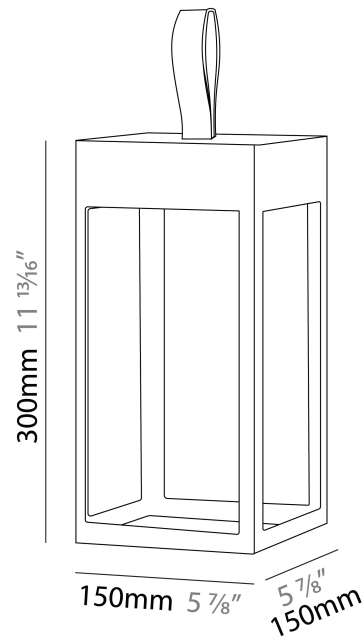

ETEREA 2.0 PORTABLE

E9B224-

base number   Finish
Options

1. To build a product code in our configurator select the specify button on the base model # product page
2. To build a manual product code on this datasheet choose from the options listed below in blue font and add the suffix to the base model #

GENERAL

Series: Eterea 2.0
Brand: Platek
Division: Exterior
Mounting Type: Portable
Mounting Location: Table
Subcategory: Battery Operated

PHYSICAL

Shape: Rectangle
Length (mm): 150
Length (in): 5 ⁷/₈
Width (mm): 150
Width (in): 5 ⁷/₈
Height (mm): 300
Height (in): 11 ¹³/₁₆
Light Distribution: Direct
Weight (kg): 1.8
Weight (lbs): 4
Screws: No visible screws
Diffuser: Frosted Methacrylate
Fixture Finish: [ANT](#) / [BLK](#) / [BRZ](#) / [COR](#) / [RSB](#) / [WHI](#)
Fixture Material: Stainless Steel
Cable Details: Supplied with one Micro USB power supply cable 1.2m in length
Upon Request: Bolt Down

ELECTRICAL

Lamp Type: LED
Input Wattage (W): 4.5
Total Output Wattage (W): 4.5
Dimming: Non-Dimmable
Input Voltage (V): 120

LED

Number of LEDs: 1
Color Temperature (°K): 3000
Max. Delivered Lumen (lm): 275
Nominal Lumen (lm): 450
CRI: >90 CRI
Lamp Life (hrs): 60000

OPTICAL

Optic°: 100

RATINGS AND CERTIFICATIONS

Certified By: Certified for North American Standards
IP rating: IP65
IK Rating: IK07
Bug Rating: B0 U0 G0
Upon Request: Higher Maximum Ambient Temperature

PROJECT _____
TYPE _____
SPECIFIER _____
QUANTITY _____
DATE _____